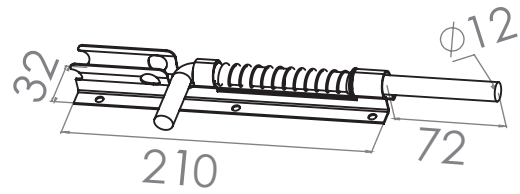

FERFORJE SÜRGÜ

FORGED BOLTS

ONE TOOLS

Kod Code	Model Type	Renk Color	Kutu Miktarı Pack Quantity	Koli Miktarı Box Quantity
AA211	32x210mm	Kadmiyum / Cadmium	1 Adet / 1 Pcs	50 Adet / 50 Pcs